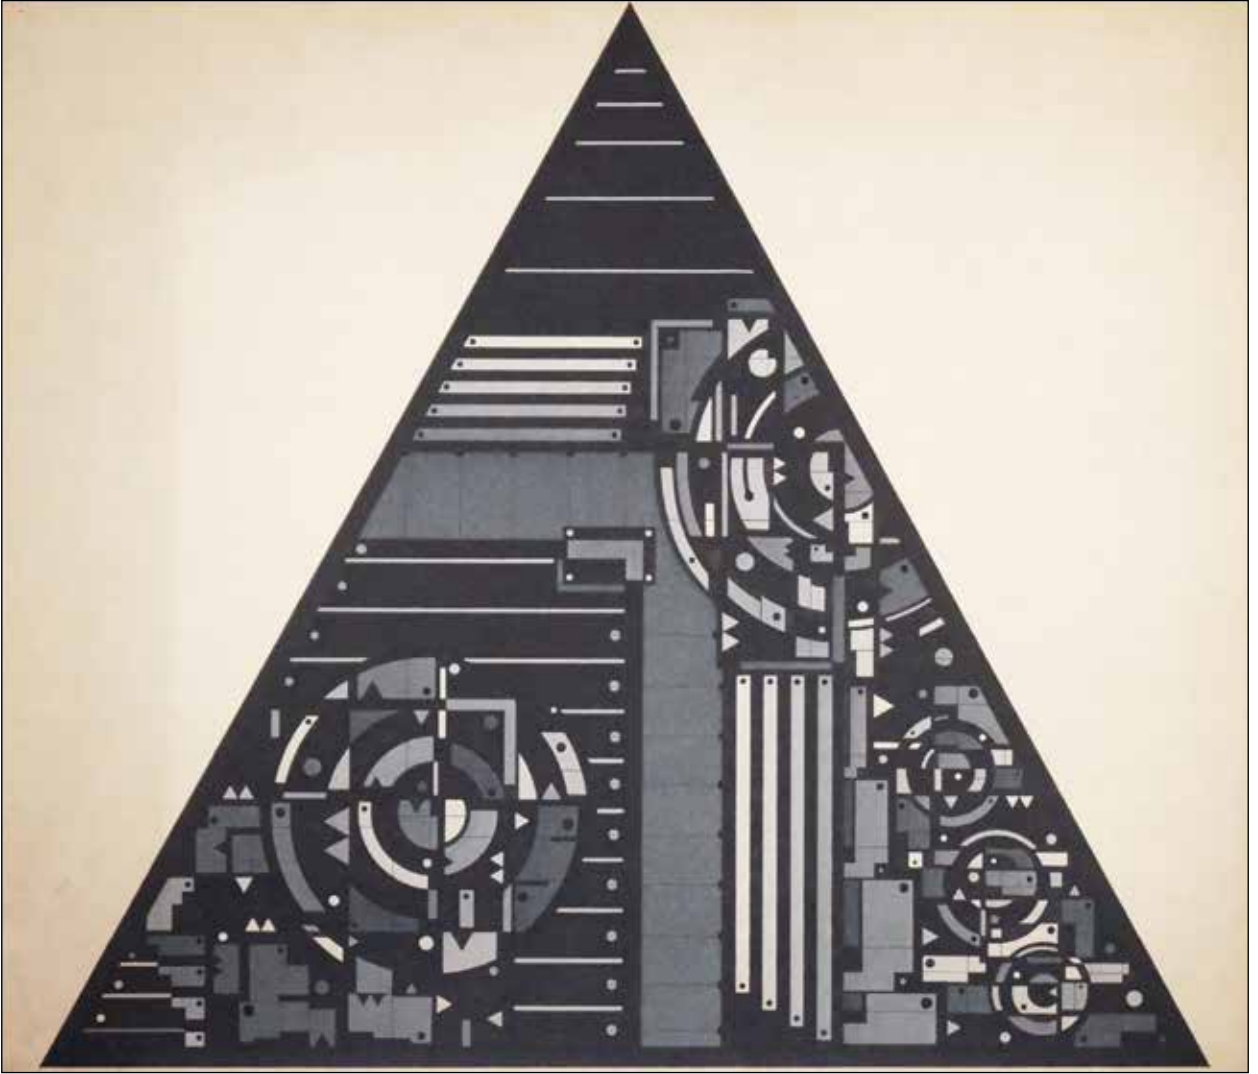

Medium: Marker & Ink, Mixed Media, Multi-Layered on Paper

Year: 1980

ONE ART SPACE

ONE ART SPACE

Artwork: 15 x 20
Frame size: 19 x 24
Raised Image
Medium: Hand Drawn, Marker & Ink
Year: 1979

ONE ART SPACE

ONE ART SPACE