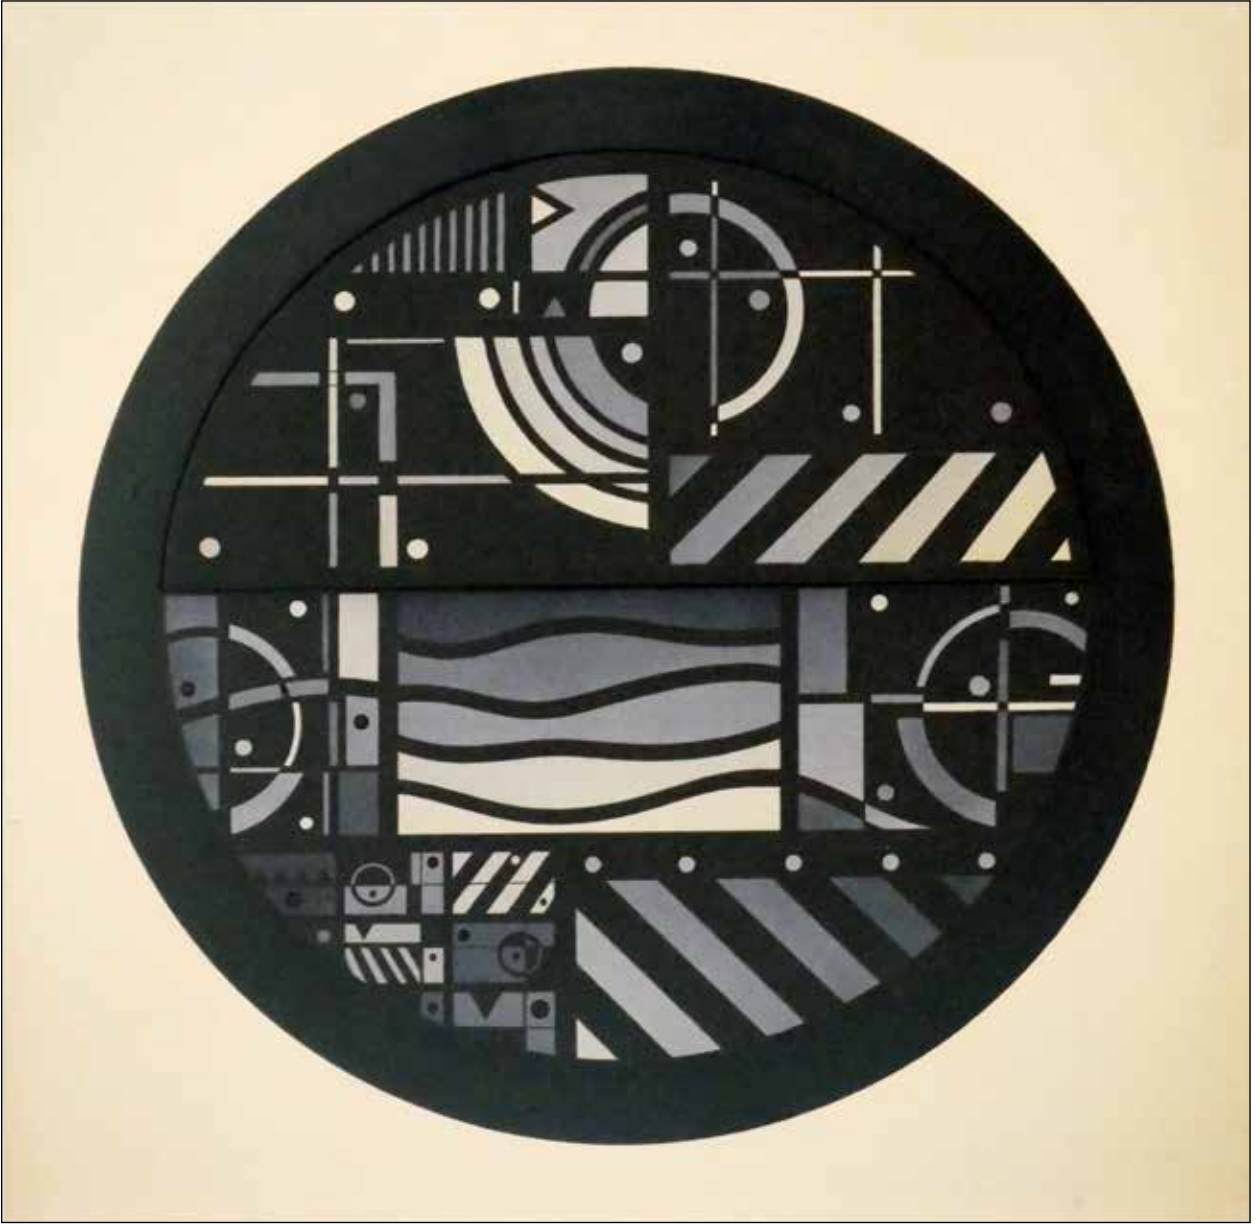

ONE ART SPACE

Artwork: 14 x 14

Frame size: 18 x 18

Raised Image

Medium: Marker & Ink, Mixed Media, Multi-Layered on Paper

Year: 1980

ONE ART SPACE

ONE ART SPACE