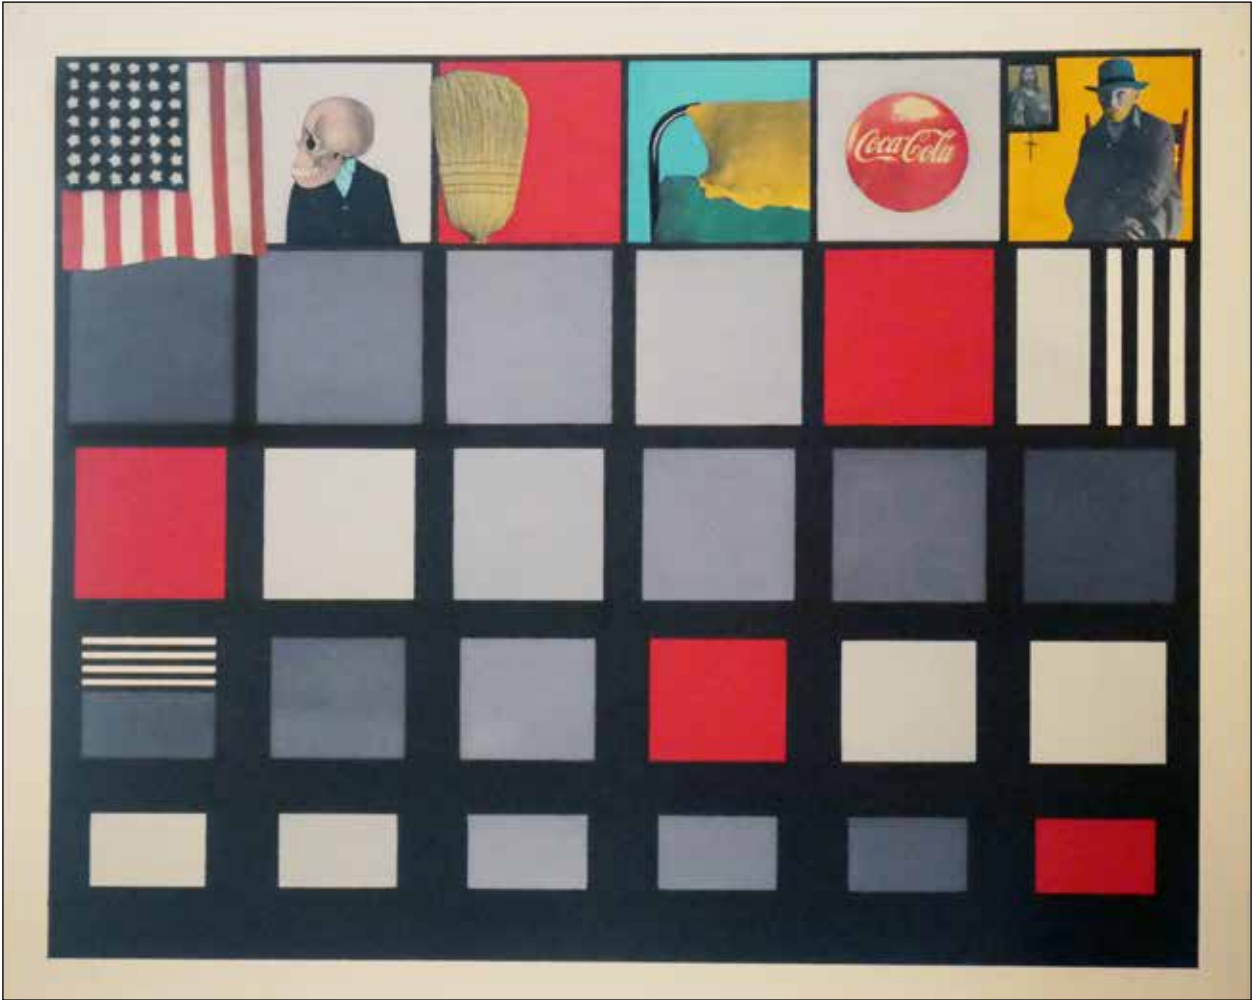

Year: 1979

Artwork: 7 x 23

Frame size: 11 x 27

Raised Image

Medium: Hand Drawn, Marker & Ink, Multi-Layered on Paper

Year: 1978

ONE ART SPACE

Artwork: 16.5 x 21