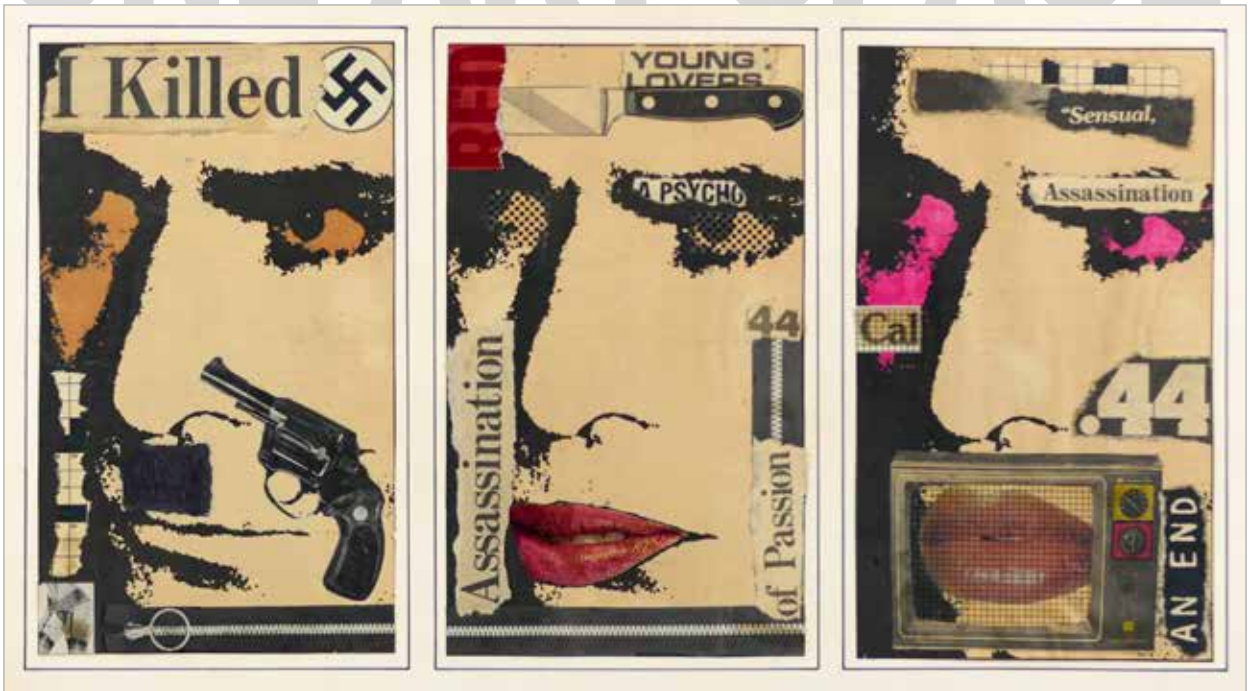

ONE ART SPACE

ONE ART SPACE

Artwork: 9 x 16.5

Frame size: 13 x 20.5

Flat Image

Medium: Marker & Ink, Mixed media, Collage on paper

Year: 1974

ONE ART SPACE

ONE ART SPACE