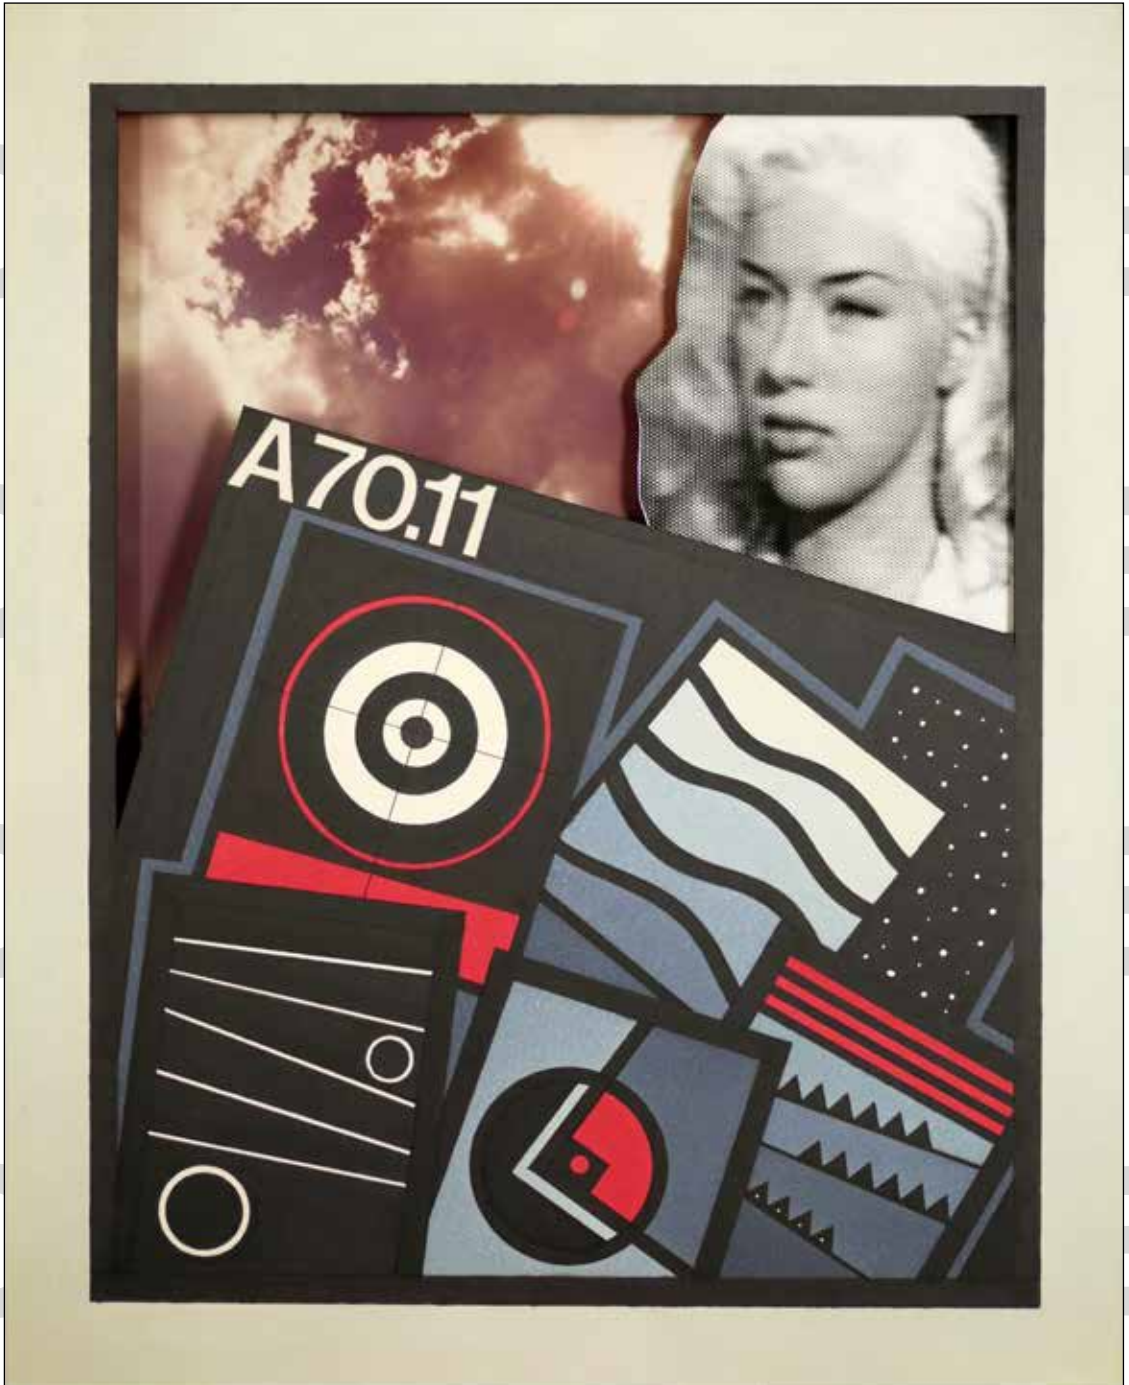

Artwork: 23.5 x 27.5

Frame size: 28 x 32

Flat image

Medium: Hand Drawn, Marker & Ink

Year: 1980

ONE ART SPACE

ONE ART SPACE

ONE ART SPACE