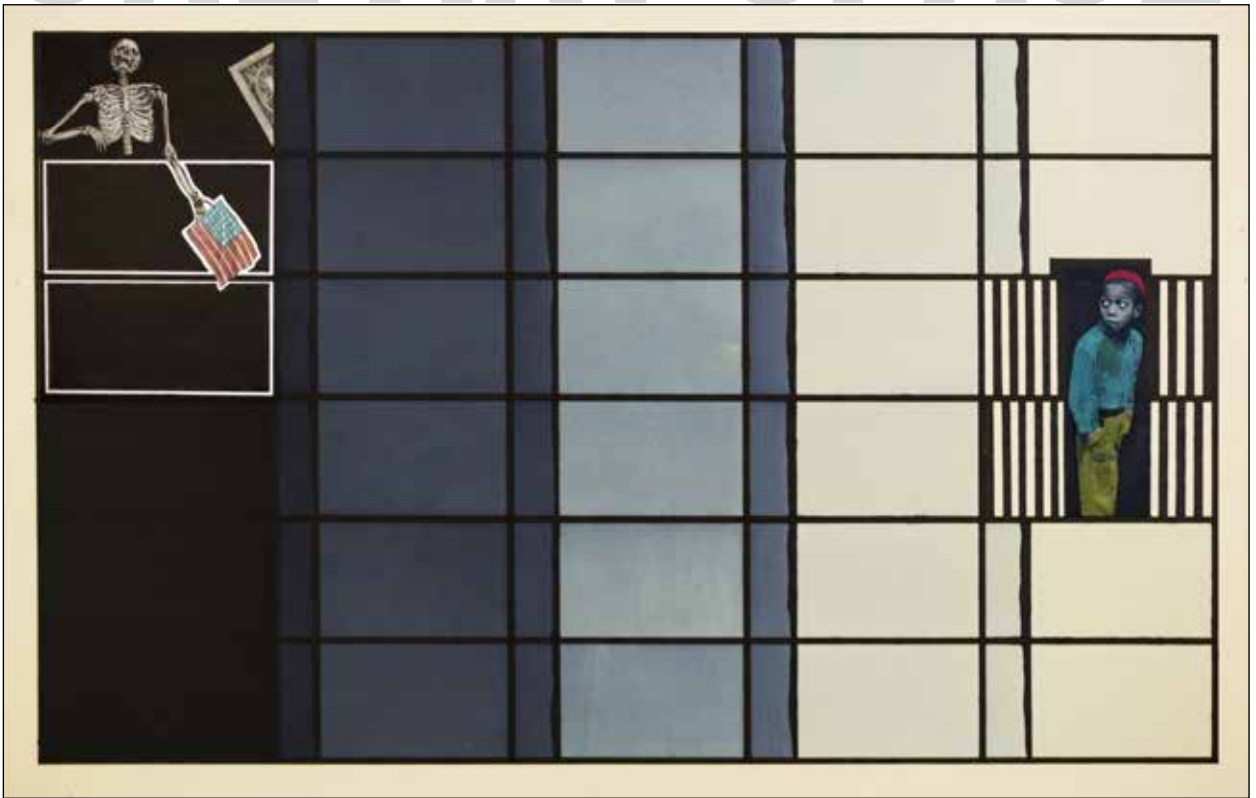

Artwork: 14.5 x 18

Frame size: 18.5 x 22

Raised image

Medium: Marker & Ink, Mixed Media, Collage on Paper

Year: 1979

ONE ART SPACE

ONE ART SPACE

ONE ART SPACE

Artwork: 14 x 22

Frame size: 16 x 26

Raised image

Medium: Hand Drawn, Marker & Ink, Mixed Media on Paper

Year: 1979

ONE ART SPACE

ONE ART SPACE

Artwork: 12 x 22