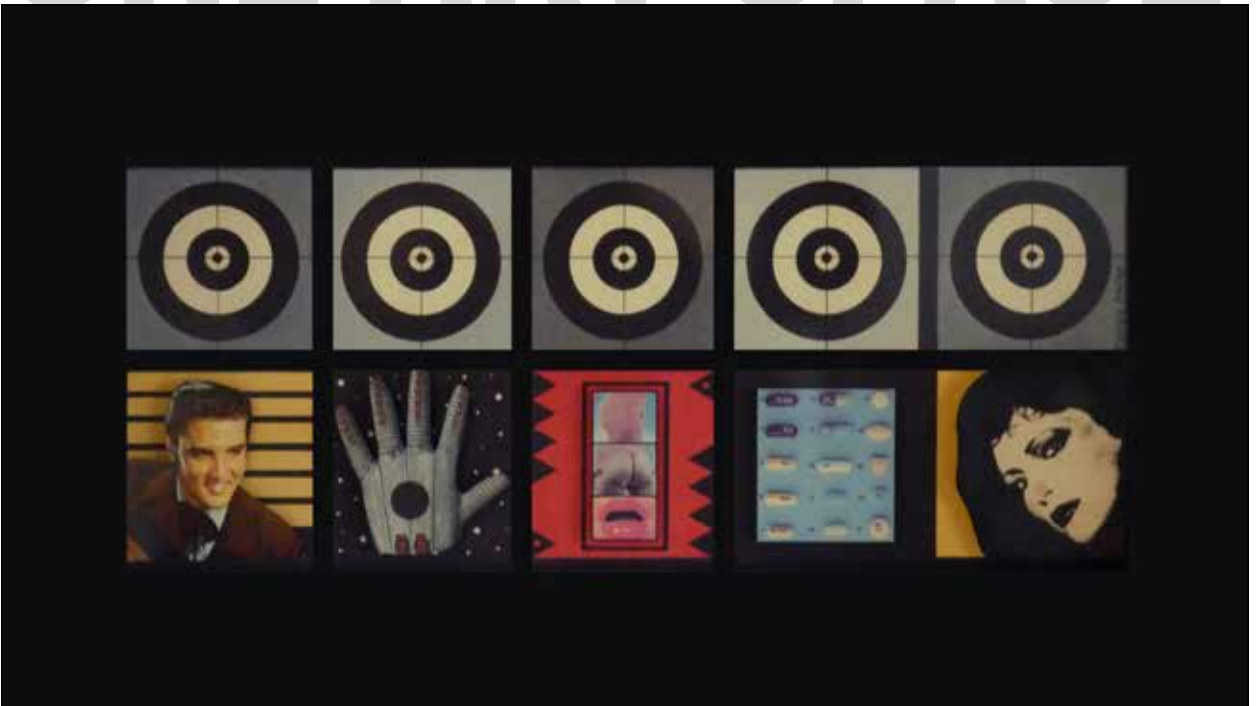

Frame size 16 x 24.5

Flat image

Medium: Maker & Ink, Collage on Paper

Year: 1978

ONE ART SPACE

ONE ART SPACE

ONE ART SPACE

ONE ART SPACE